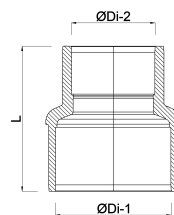

**VDL Reducer socket PVC-U 140
mm x 125 mm glue socket
10bar grey type made from
tubing (7002468)**

V-L Van de Lande

TECHNICAL SPECIFICATIONS

Colour	grey
Type	made from tubing
Material	PVC-U
Size	140 mm x 125 mm
Connection	glue socket
Pressure	10 bar

DIMENSIONS

L	217 mm
Mold	hand formed
P-1	80 mm
P-2	72 mm
ØDi-1	140 mm
ØDi-2	125 mm

Last modified date: 14/03/2026

Bosta UK Ltd.
Reflection House
Olding Road
Bury St. Edmunds
Suffolk
IP33 3TA
T +44 (0) 1284 716580
E enquiries@bosta.co.uk
<http://www.bosta.com>