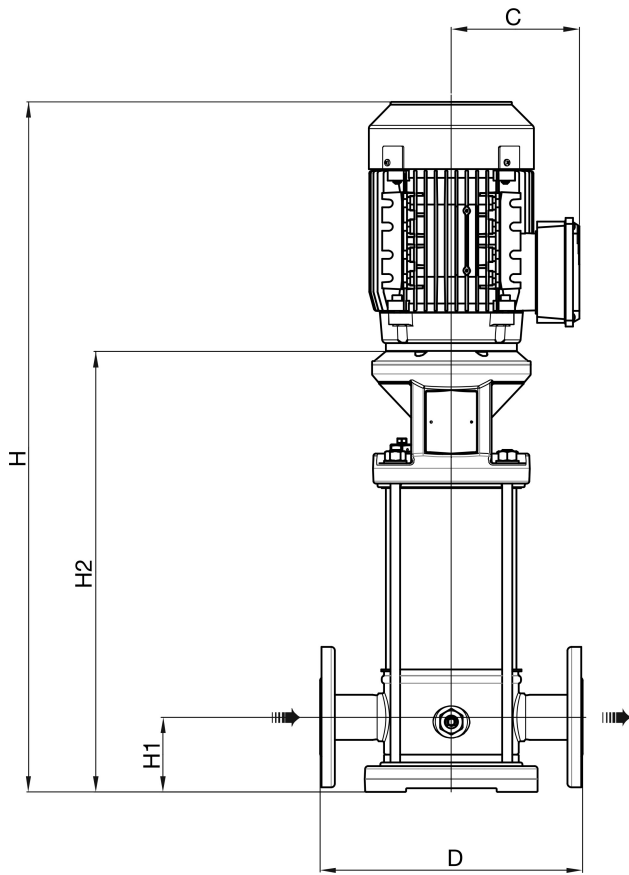

**DAB Multi-stage centrifugal  
pump stainless steel DN80  
flange 26.7A 400VAC type NKV  
45/4 T (7043209)**

# TECHNICAL SPECIFICATIONS

Material stainless steel

Connection flange

Type NKV 45/4 T

Output Power 20 HP

Size DN80

Voltage 400VAC

Power 15 kW

# DIMENSIONS

C 242 mm

D 365 mm

H 1448 mm

H-1 140 mm

H-2 943 mm

**Last modified date: 27/05/2026**

Bosta UK Ltd.  
 Reflection House  
 Olding Road  
 Bury St. Edmunds  
 Suffolk  
 IP33 3TA  
 T +44 (0) 1284 716580  
 E [enquiries@bosta.co.uk](mailto:enquiries@bosta.co.uk)  
<http://www.bosta.com>