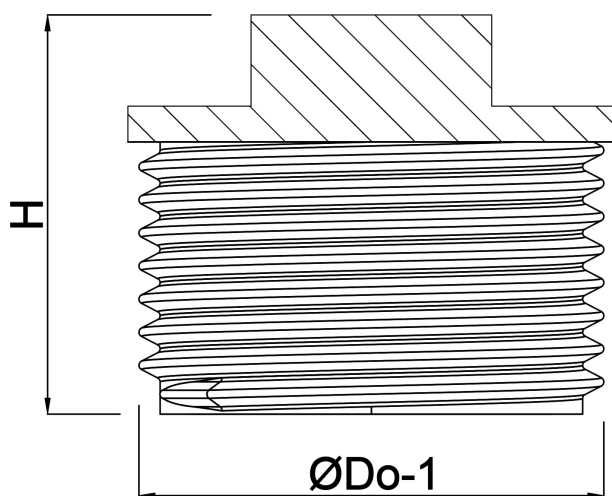

# Profec Nr. 290 Plug brass 1" male thread 30bar (0710391)

# TECHNICAL SPECIFICATIONS

Material	brass
Connection	male thread
Fitting nr.	Nr. 290
Temperature range	-10°C - 115°C
Size	1"
Pressure	30 bar

## DIMENSIONS

F-1	8 mm
H	22 mm
ØDo-1	1 "

**Last modified date: 13/03/2026**

Bosta UK Ltd.  
Reflection House  
Olding Road  
Bury St. Edmunds  
Suffolk  
IP33 3TA  
T +44 (0) 1284 716580  
E [enquiries@bosta.co.uk](mailto:enquiries@bosta.co.uk)  
<http://www.bosta.com>