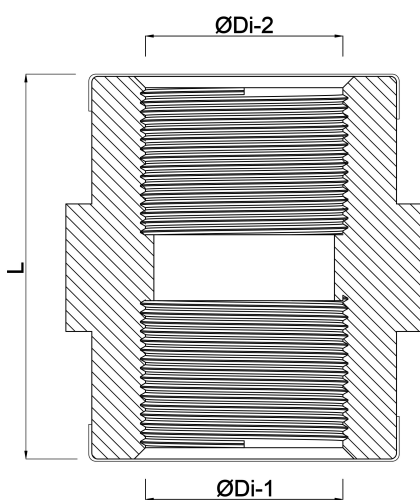

**Profec Nr. 270A Socket
stainless steel 316 3/4" female
thread 10bar (0080154)**

TECHNICAL SPECIFICATIONS

Material stainless steel 316

Connection female thread

Fitting nr. Nr. 270A

Pressure 10 bar

Size 3/4"

DIMENSIONS

L 15.5 mm

ØDi-1 3/4 "

ØDi-2 3/4 "

ØDo-1 30.5 mm

Last modified date: 13/03/2026

Bosta UK Ltd.
Reflection House
Olding Road
Bury St. Edmunds
Suffolk
IP33 3TA
T +44 (0) 1284 716580
E enquiries@bosta.co.uk
<http://www.bosta.com>