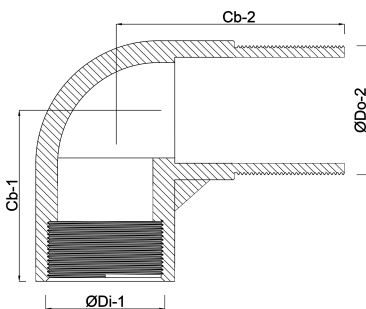

**Profec Nr. 92 Elbow 90°
stainless steel 316 2" female
thread x male thread 16bar
(0080023)**

TECHNICAL SPECIFICATIONS

Material	stainless steel 316
Connection	female thread x male thread
Fitting nr.	Nr. 92
Pressure	16 bar
Max. temp.	100 °C
Size	2"

DIMENSIONS

Cb-1	51 mm
Cb-2	67 mm
ØDi-1	2 "
ØDo-2	2 "
β	90 °

Last modified date: 06/03/2026

Bosta UK Ltd.
Reflection House
Olding Road
Bury St. Edmunds
Suffolk
IP33 3TA
T +44 (0) 1284 716580
E enquiries@bosta.co.uk
<http://www.bosta.com>