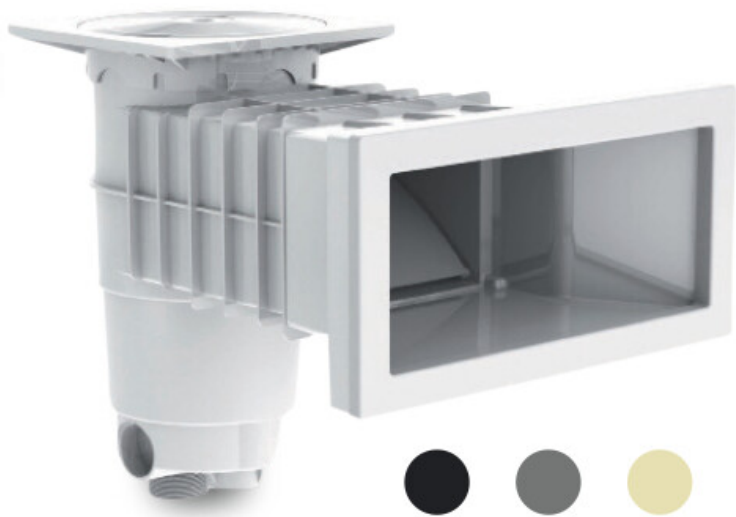

# Weltico Skimmer ABS 1 1/2" x 2" female thread sand type A400 Design (7039317)

weltico

# TECHNICAL SPECIFICATIONS

Type	A400 Design
Material	ABS/stainless steel
Suitable for	liner and concrete pools
Connection	female thread
Colour	sand
Size	1 1/2" x 2"

## DIMENSIONS

A	565 mm
B	459 mm
E	246 mm
F	319 mm
G	370 mm
H	156 mm