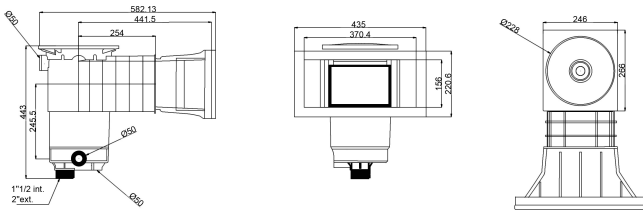

# Weltico Skimmer ABS 1 1/2" x 2" female thread sand type A400 Design (7039317)

weltico

# TECHNICAL SPECIFICATIONS

Type	A400 Design
Material	ABS/stainless steel
Suitable for	liner and concrete pools
Connection	female thread
Colour	sand
Size	1 1/2" x 2"

## DIMENSIONS

A	565 mm
B	459 mm
E	246 mm
F	319 mm
G	370 mm
H	156 mm

# PRODUCT INFORMATION

Approx. 7 m<sup>3</sup>/h (at a rate of 1.5 m/s) if connected to the 1 1/2" outlet with a Ø50 pipe  
Approx. 10 m<sup>3</sup>/h (at a rate of 1.5 m/s) if connected to the 2" outlet with a Ø63 pipe