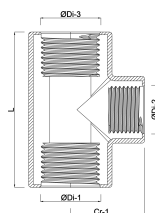

# T-piece 90° PP 1 1/4" female thread 10bar grey (0330125)

# TECHNICAL SPECIFICATIONS

|            |               |
|------------|---------------|
| Colour     | grey          |
| Material   | PP            |
| Connection | female thread |
| Pressure   | 10 bar        |
| Max. temp. | 80 °C         |
| Size       | 1 1/4"        |

## DIMENSIONS

|       |         |
|-------|---------|
| L     | 88.5 mm |
| ØDi-1 | 1 1/4 " |
| ØDi-2 | 1 1/4 " |
| ØDi-3 | 1 1/4 " |
| Cr-1  | 36.5 mm |
| β     | 90 °    |

**Last modified date: 08/01/2026**