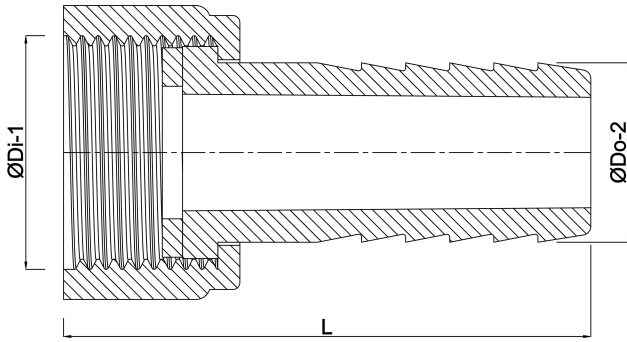

Profec Hose tail brass 1/4" x 8 mm female thread x hose tail (0710512)

TECHNICAL SPECIFICATIONS

Material	brass
Connection	female thread x hose tail
Max. temp.	120 °C
Size	1/4" x 8 mm
Max. temperature	120 °C
Spanner	16

DIMENSIONS

Dq-2	6.6 mm
F-1	10 mm
L	33 mm
Lb	33,5 mm
Lq-2	13.5 mm
Nq-2	2
P-1	16 mm
ØDi-1	1/4 "
ØDo-2	8 mm

Last modified date: 24/05/2026

Bosta UK Ltd.
Reflection House
Olding Road
Bury St. Edmunds
Suffolk
IP33 3TA
T +44 (0) 1284 716580
E enquiries@bosta.co.uk
<http://www.bosta.com>