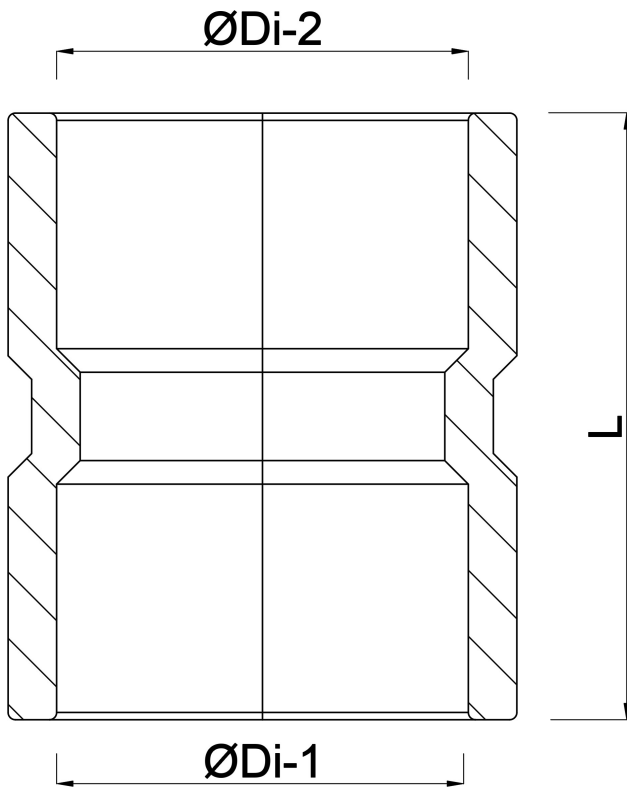

**Drainage socket PVC-U 200
mm glue socket grey KOMO**
(7016226)

TECHNICAL SPECIFICATIONS

Colour grey

Material PVC-U

Connection glue socket

Size 200 mm

DIMENSIONS

L 215 mm

ØDi-1 200 mm

ØDi-2 200 mm

Last modified date: 23/05/2026

Bosta UK Ltd.
Reflection House
Olding Road
Bury St. Edmunds
Suffolk
IP33 3TA
T +44 (0) 1284 716580
E enquiries@bosta.co.uk
<http://www.bosta.com>