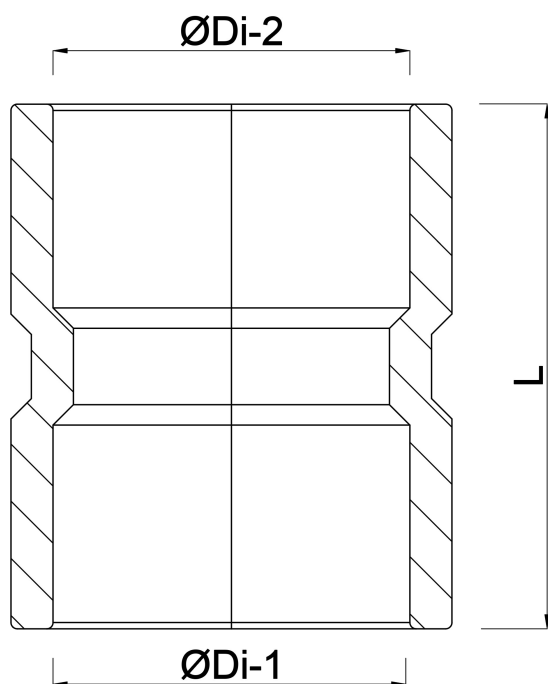

**Drainage socket PVC-U 200
mm glue socket grey KOMO**
(7016226)

TECHNICAL SPECIFICATIONS

Colour	grey
Material	PVC-U
Connection	glue socket
Size	200 mm

DIMENSIONS

L 215 mm

ØDi-1 200 mm

ØDi-2 200 mm

Last modified date: 13/03/2026