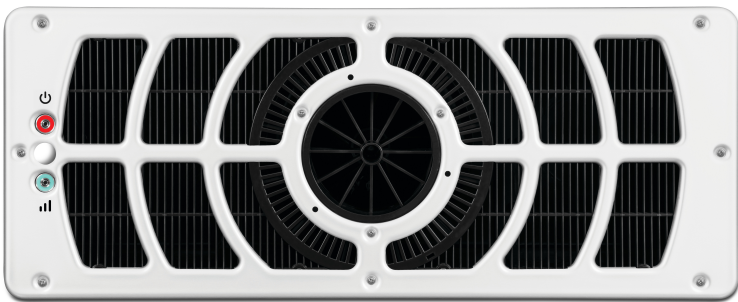

Badu Counter current system ABS 230VAC white type Jet Turbo light (7043037)

 **BADU**[®]

TECHNICAL SPECIFICATIONS

Type	Jet Turbo light
------	-----------------

Material	ABS/stainless steel
----------	---------------------

Voltage	230VAC
---------	--------

Power	1.2 kW
-------	--------

Max flow rate	245 m ³ /h
---------------	-----------------------

Colour	white
--------	-------

PRODUCT INFORMATION

The Badu Jet Turbo series offers a heightened swimming experience by creating a natural, open water feeling. With their efficient permanent magnetic motors and adjustable speeds, the Turbo countercurrent units can be adjusted to suit any individual requirements. The Turbo light is the entry-level model which is extremely energy efficient. It allows budget conscious pool owners to install a premium range product and enjoy the ultimate swimming experience.

Features:

- Lightweight ABS front panel
- Max flow rate of 200m³/h with motor power of 1.1kw
- Adjustable water jet angle
- 3 programs with remote control or push buttons

Last modified date: 11/03/2026

Bosta UK Ltd.
Reflection House
Olding Road