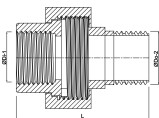

**Profec Nr. 331 Union coupler
stainless steel 316 1 1/2"
female thread x male thread
10bar type flat (0080697)**

TECHNICAL SPECIFICATIONS

Type	flat
Material	stainless steel 316
Material seal	teflon
Connection	female thread x male thread
Fitting nr.	Nr. 331
Pressure	10 bar
Size	1 1/2"
Length	79 mm
Outer ø	67 mm

DIMENSIONS

L	79 mm
ØDi-1	1 1/2 "
ØDo-2	1 1/2 "
Kn	67 mm

Last modified date: 09/10/2025

Bosta UK Ltd.
Reflection House
Olding Road
Bury St. Edmunds
Suffolk
IP33 3TA
T +44 (0) 1284 716580
E enquiries@bosta.co.uk
<http://www.bosta.com>