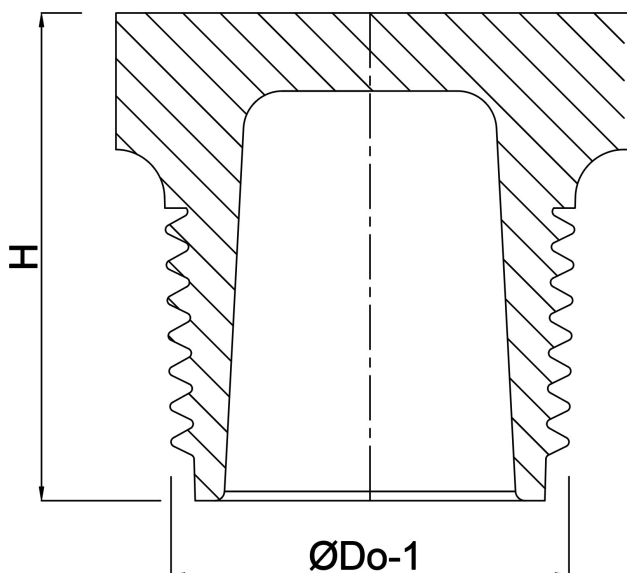

# TECHNICAL SPECIFICATIONS

Material stainless steel 316

Connection male thread

Fitting nr. Nr. 290

Pressure 16 bar

Max. temp. 100 °C

Size 3/8"

## DIMENSIONS

H 17.8 mm

ØDo-1 3/8 "

**Last modified date: 22/05/2026**

Bosta UK Ltd.  
Reflection House  
Olding Road  
Bury St. Edmunds  
Suffolk  
IP33 3TA  
T +44 (0) 1284 716580  
E [enquiries@bosta.co.uk](mailto:enquiries@bosta.co.uk)  
<http://www.bosta.com>