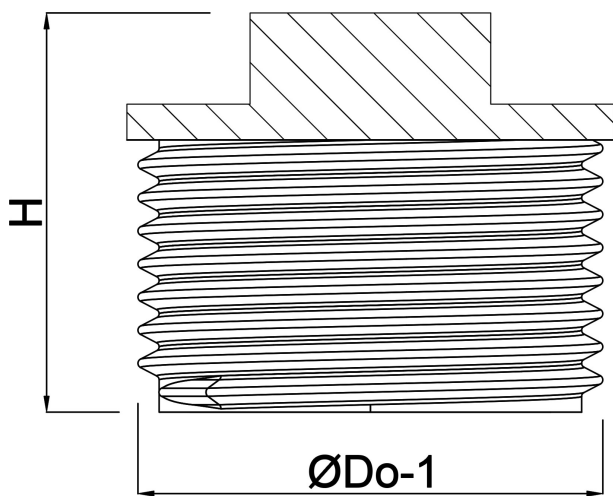

Profec Nr. 290 Plug brass 3" male thread 20bar (0708902)

TECHNICAL SPECIFICATIONS

Material	brass
Connection	male thread
Fitting nr.	Nr. 290
Temperature range	-10°C - 115°C
Size	3"
Pressure	20 bar

DIMENSIONS

F-1	45 mm
H	50 mm
ØDo-1	3 "

Last modified date: 13/03/2026

Bosta UK Ltd.
Reflection House
Olding Road
Bury St. Edmunds
Suffolk
IP33 3TA
T +44 (0) 1284 716580
E enquiries@bosta.co.uk
<http://www.bosta.com>