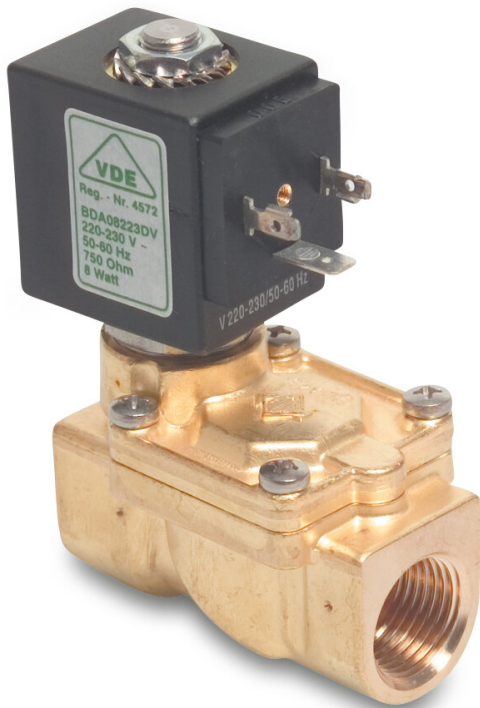

Solenoid valve brass 1" female thread 16bar 230VAC type WKB (0404071)

TECHNICAL SPECIFICATIONS

Type	WKB
Material	brass
Operation	indirect servo-operated
Indirect effect	yes
Material housing	brass
Material seal	NBR
Connection	female thread
Right-angled model	no
Deactivated when open	No
Voltage	230VAC
Temperature range	-10°C - 140°C
Minimum pressure difference	0.2 bar
Maximum ambient temperature	35 °C
Direct current (DC)	no
Capacity	190 l/min
Size	1"
Pressure	16 bar