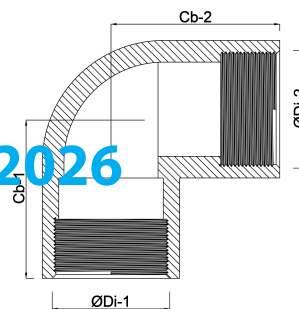

Elbow 90° PP 3/8" female thread 10bar grey (0330106)

TECHNICAL SPECIFICATIONS

Colour	grey
Material	PP
Connection	female thread
Pressure	10 bar
Max. temp.	80 °C
Size	3/8"

DIMENSIONS

Cb-1	18 mm
Cb-2	18 mm
ØDi-1	3/8 "
ØDi-2	3/8 "
β	90 °