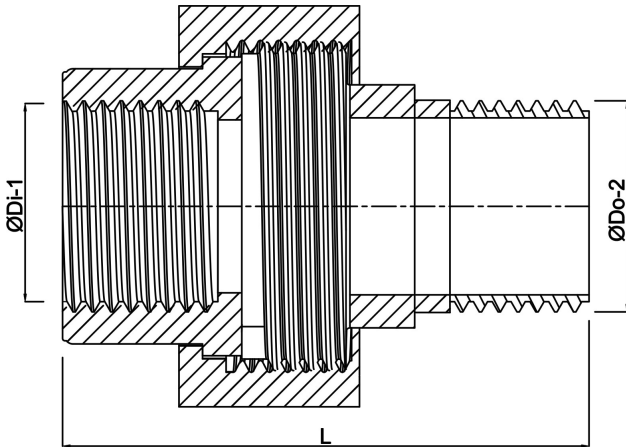

**Profec Nr. 331 Union coupler  
cast iron galvanised 2 1/2"  
female thread x male thread  
25bar DVGW type flat  
(1033110)**

# TECHNICAL SPECIFICATIONS

Type	flat
Material	cast iron
Surface treatment	galvanised
Approval	DVGW
Material seal	NBR
Connection	female thread x male thread
Fitting nr.	Nr. 331
Pressure	25 bar
Size	2 1/2"
Length	121 mm

## DIMENSIONS

L	118 mm
ØDi-1	2 1/2 "
ØDo-2	2 1/2 "

**Last modified date: 24/05/2026**

Bosta UK Ltd.  
Reflection House  
Olding Road  
Bury St. Edmunds  
Suffolk  
IP33 3TA  
T +44 (0) 1284 716580  
E [enquiries@bosta.co.uk](mailto:enquiries@bosta.co.uk)  
<http://www.bosta.com>