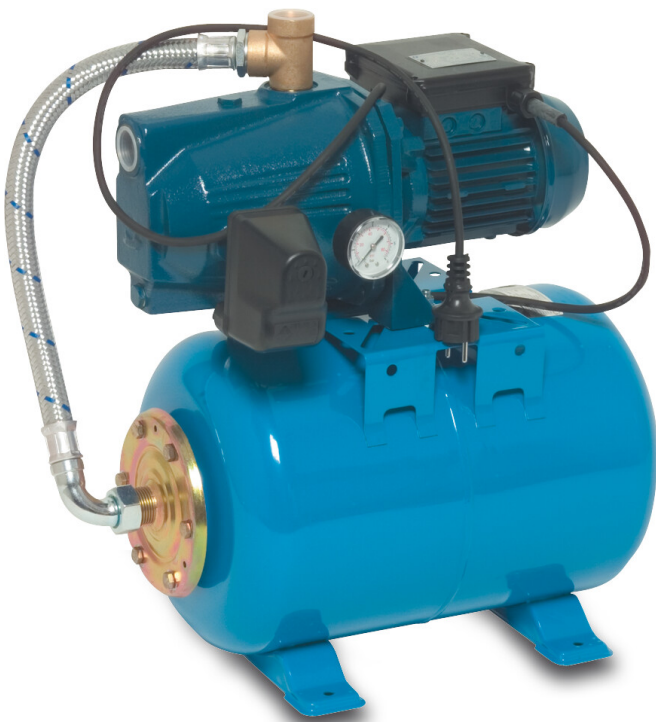

**Foras Pressure set cast iron 1"  
female thread 6bar 3,6A  
230VAC blue 24ltr type JA 86 N  
(7034784)**

**FORAS**  
WATER PUMPS

# TECHNICAL SPECIFICATIONS

Colour blue

Material cast iron

Content 24 ltr

Pump body cast iron

Material impeller 1 noryl

Tank 24ltr ltr

Connection female thread

Max. head 47,5 m

Size	1"
------	----

Power	0.59 kW
-------	---------

Ampere	3,6 A
--------	-------

Max flow rate	3.3 m <sup>3</sup> /h
---------------	-----------------------

Pressure	6 bar
----------	-------

## PRODUCT INFORMATION

Complete with 24 ltr. horizontal tank, pressure gauge and pressure switch. Ready for installation by a qualified electrician. Pump will be supplied with cable and DIN plug. UK / DIN plug included for UK deliveries