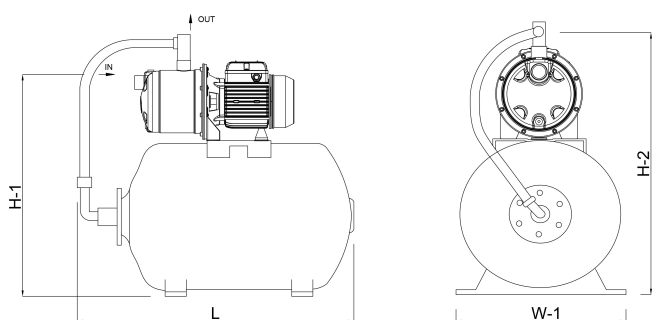

**Foras Pressure set cast iron 1"
female thread 6bar 3,6A
230VAC blue 24ltr type JA 86 N
(7034784)**

FORAS
WATER PUMPS

TECHNICAL SPECIFICATIONS

Colour blue

Material cast iron

Content 24 ltr

Pump body cast iron

Pressure 6 bar

DIMENSIONS

H-1 420 mm

H-2 525 mm

L 560 mm

Length 560 mm

W-1 260 mm

Width 260 mm

PRODUCT INFORMATION

Complete with 24 ltr. horizontal tank, pressure gauge and pressure switch. Ready for installation by a qualified electrician. Pump will be supplied with cable and DIN plug. UK / DIN plug included for UK deliveries