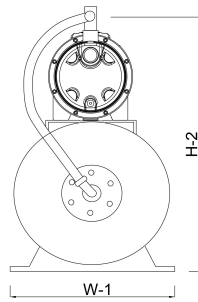

# TECHNICAL SPECIFICATIONS

Colour blue

Material cast iron

Content 24 ltr

Pump body cast iron

Material impeller 1 noryl

Tank 24ltr ltr

Connection female thread

Max. head 47,5 m

Size	1"
------	----

Power	0.59 kW
-------	---------

Ampere	3,6 A
--------	-------

Max flow rate	3.3 m <sup>3</sup> /h
---------------	-----------------------

Pressure	6 bar
----------	-------

## DIMENSIONS

H-1	420 mm
-----	--------

H-2	525 mm
-----	--------

L	560 mm
---	--------

Length	560 mm
--------	--------

W-1	260 mm
-----	--------

Width	260 mm
-------	--------

## PRODUCT INFORMATION

Complete with 24 ltr. horizontal tank, pressure gauge and pressure switch. Ready for installation by a qualified electrician. Pump will be supplied with cable and DIN plug. UK / DIN plug included for UK deliveries