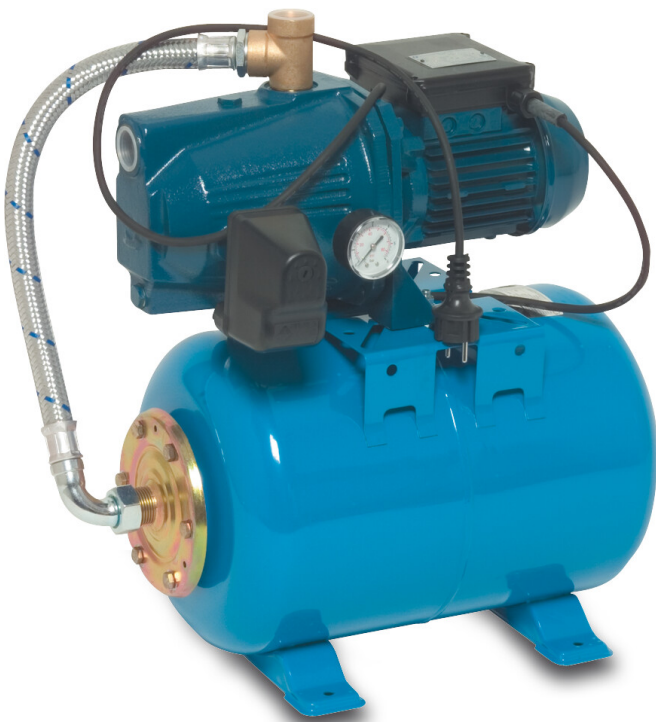

**Foras Pressure set cast iron 1"
female thread 6bar 3,6A
230VAC blue 24ltr type JA 86 N
(7034784)**

FORAS
WATER PUMPS

TECHNICAL SPECIFICATIONS

Colour blue

Material cast iron

Content 24 ltr

Pump body cast iron

Material impeller 1 noryl

Tank 24ltr ltr

Connection female thread

Voltage 230VAC

Max. temperature 50 °C

Minimum medium temperature 0 °C
(continuous)

Impellers 1

Height 525 mm

Press 1 "

Maximum ambient temperature 40 °C

Type JA 86 N

Size 1"

Power 0.59 kW

MWC 47,5

Ampere 3,6 A

Max flow rate 3.3 m³/h

PRODUCT INFORMATION

Complete with 24 ltr. horizontal tank, pressure gauge and pressure switch. Ready for installation by a qualified electrician. Pump will be supplied with cable and DIN plug. UK / DIN plug included for UK deliveries