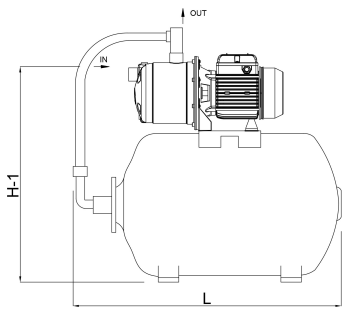

# TECHNICAL SPECIFICATIONS

Colour blue

Material cast iron

Content 24 ltr

Pump body cast iron

Material impeller 1 noryl

Tank 24ltr ltr

Connection female thread

Max. head 47,5 m

Size	1"
------	----

Power	0.59 kW
-------	---------

Ampere	3,6 A
--------	-------

Max flow rate	3.3 m <sup>3</sup> /h
---------------	-----------------------

Pressure	6 bar
----------	-------

## DIMENSIONS

H-1	420 mm
-----	--------

H-2	525 mm
-----	--------

L	560 mm
---	--------

Length	560 mm
--------	--------

W-1	260 mm
-----	--------

Width	260 mm
-------	--------

## PRODUCT INFORMATION

Complete with 24 ltr. horizontal tank, pressure gauge and pressure switch. Ready for installation by a qualified electrician. Pump will be supplied with cable and DIN plug. UK / DIN plug included for UK deliveries