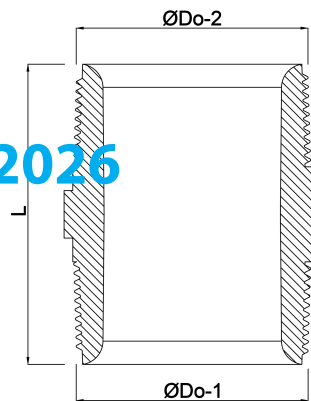

TECHNICAL SPECIFICATIONS

Colour	grey
Material	PVC-U
Pressure	16 bar
Size	3/4"
Connection	male thread

DIMENSIONS

F-1	17 mm
F-2	17 mm
L	42 mm
ØDo-1	3/4 "
ØDo-2	3/4 "

Last modified date: 14/03/2026

Bosta UK Ltd.
Reflection House
Olding Road