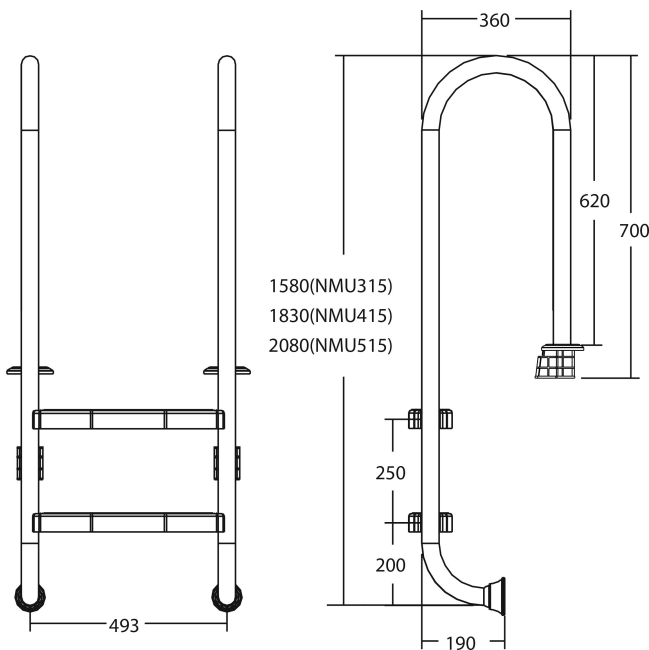

Flotide Pool steps stainless steel 316 type anchor small model 5 steps (7026919)

FLOTIDE

TECHNICAL SPECIFICATIONS

Type anchor small model

Material stainless steel 316

Number of Steps 5

PRODUCT INFORMATION

Flotide pool ladder (small model) is attached 170mm behind the pool edge. All ladders include an anti-slip pad.