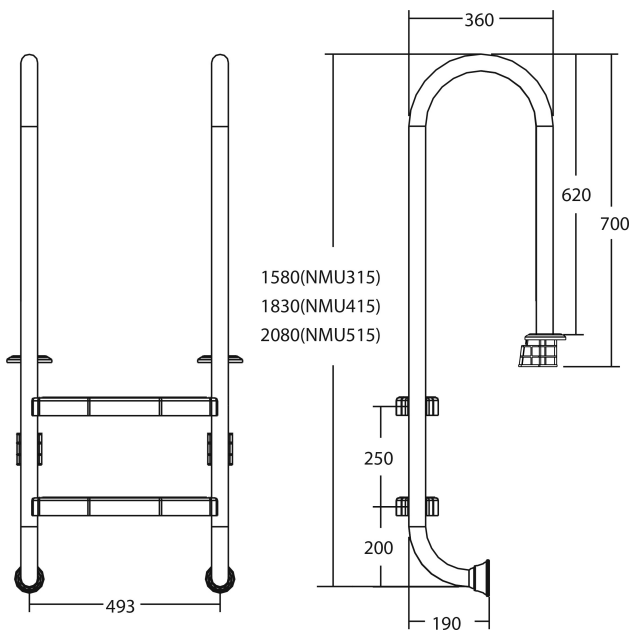

Flotide Pool steps stainless steel 316 type anchor small model 5 steps (7026919)

FLOTIDE

TECHNICAL SPECIFICATIONS

Type anchor small model

Material stainless steel 316

Number of Steps 5

PRODUCT INFORMATION

Flotide pool ladder (small model) is attached 170mm behind the pool edge. All ladders include an anti-slip pad.