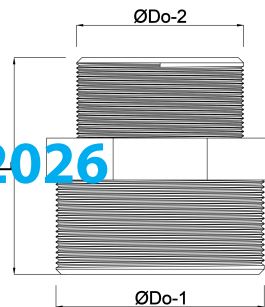

**Profec Reducing nipple
hexagonal PVC-U 1 1/2" x 1
1/4" male thread 10bar grey
(0100180)**

TECHNICAL SPECIFICATIONS

Colour	grey
Material	PVC-U
Connection	male thread
Pressure	10 bar
Size	1 1/2" x 1 1/4"

DIMENSIONS

F-1	23 mm
F-2	21 mm
K-1	50 mm
L	65 mm
ØDo-1	1 1/2 "
ØDo-2	1 1/4 "

Last modified date: 14/03/2026

Bosta UK Ltd.
Reflection House
Olding Road
Bury St. Edmunds
Suffolk
IP33 3TA
T +44 (0) 1284 716580
E enquiries@bosta.co.uk
<http://www.bosta.com>