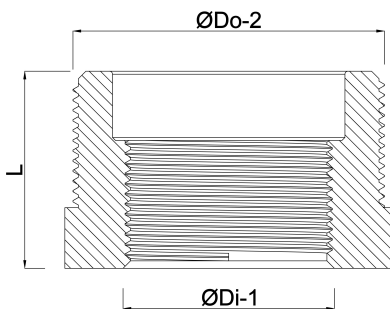

**Profec Nr. 241 Reducer bush  
stainless steel 316 1 1/4" x 1/2"  
male thread x female thread  
16bar (0080092)**

# TECHNICAL SPECIFICATIONS

Material	stainless steel 316
Connection	male thread x female thread
Fitting nr.	Nr. 241
Pressure	16 bar
Max. temp.	100 °C
Size	1 1/4" x 1/2"

## DIMENSIONS

F-1	20.5 mm
K-1	44 mm
L	29 mm
ØDi-1	1/2 "
ØDo-1	1 1/4 "

**Last modified date: 13/03/2026**

Bosta UK Ltd.  
Reflection House  
Olding Road  
Bury St. Edmunds  
Suffolk  
IP33 3TA  
T +44 (0) 1284 716580  
E [enquiries@bosta.co.uk](mailto:enquiries@bosta.co.uk)  
<http://www.bosta.com>