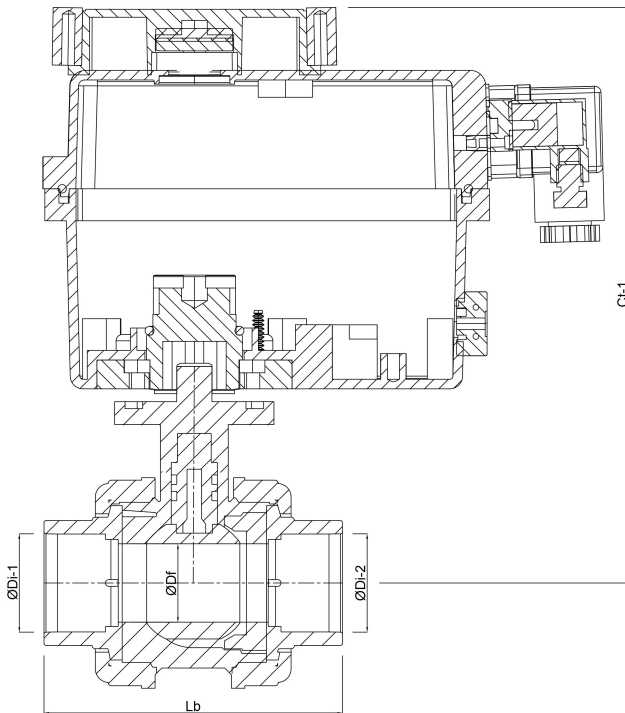

# TECHNICAL SPECIFICATIONS

Colour	grey
Type	Safe 600 with Actuator J4C S20
Material	PVC-U
Operation	actuator
Housing construction	3-part
Switching time	15 sec.
Material housing	PVC-U
Material seal	hytrel/EPDM
Connection	glue socket
Voltage	24-240VAC/VDC
Max. temperature	60 °C
Maximum ambient temperature -10 - +60 °C	
Pressure	16 bar
Size	25 mm

## DIMENSIONS

Ct-1	230.5 mm
------	----------

Lb 112 mm

ØDf 20 mm

ØDi-1 25 mm

ØDi-2 25 mm