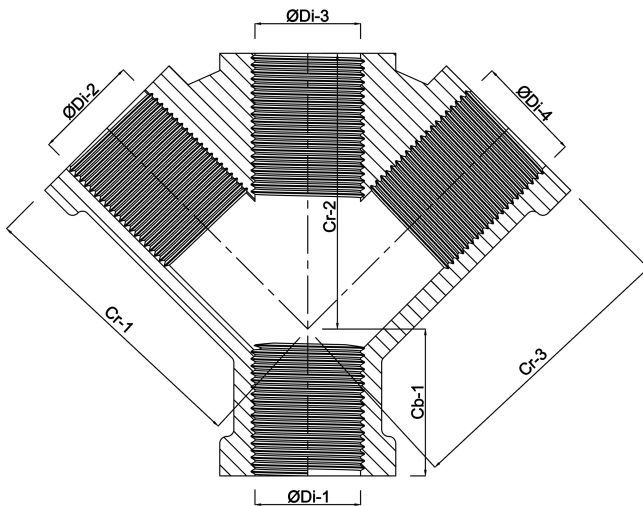

Profec Quick coupler 3-way distributor brass 1/2" female thread 30bar (0420513)

TECHNICAL SPECIFICATIONS

Material	brass
Connection	female thread
Max. temperature	120 °C
Pressure	30 bar
Max. temp.	120 °C
Size	1/2"

DIMENSIONS

Cb-1	23 mm
Cr-1	45 mm
Cr-2	45 mm
Cr-3	45 mm
F-1	18 mm
F-2	18 mm
F-3	18 mm
F-4	18 mm
L	68 mm

ØDi-1 1/2 "

ØDi-2 1/2 "

ØDi-3 1/2 "

ØDi-4 1/2 "

Last modified date: 13/03/2026

Bosta UK Ltd.
Reflection House
Olding Road
Bury St. Edmunds
Suffolk
IP33 3TA
T +44 (0) 1284 716580
E enquiries@bosta.co.uk
<http://www.bosta.com>