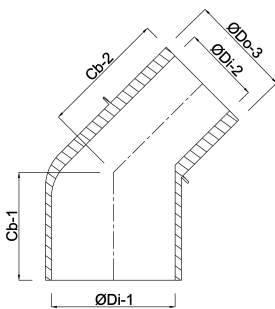

Profec Reducer elbow 45° PVC-U 40/50 mm x 50 mm glue socket/glue spigot x glue socket 10bar grey (0110068)

TECHNICAL SPECIFICATIONS

Colour	grey
Material	PVC-U
Connection	glue socket/glue spigot x glue socket
Pressure	10 bar
Size	40/50 mm x 50 mm

DIMENSIONS

Cb-1	31 mm
Cb-2	52 mm
ØDi-1	40 mm
ØDi-2	40 mm
ØDo-3	50 mm
β	90 °

Last modified date: 13/03/2026

Bosta UK Ltd.
Reflection House
Olding Road
Bury St. Edmunds
Suffolk
IP33 3TA
T +44 (0) 1284 716580
E enquiries@bosta.co.uk
<http://www.bosta.com>