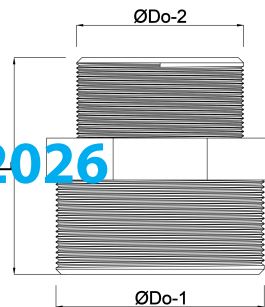

**Profec Reducing nipple
hexagonal PVC-U 3" x 1 1/2"
male thread 10bar grey
(0100187)**

TECHNICAL SPECIFICATIONS

Colour	grey
Material	PVC-U
Connection	male thread
Pressure	10 bar
Size	3" x 1 1/2"

DIMENSIONS

F-1	33 mm
F-2	22 mm
K-1	92 mm
L	72 mm
ØDo-1	3 "
ØDo-2	1 1/2 "

Last modified date: 14/03/2026

Bosta UK Ltd.
Reflection House
Olding Road
Bury St. Edmunds
Suffolk
IP33 3TA
T +44 (0) 1284 716580
E enquiries@bosta.co.uk
<http://www.bosta.com>