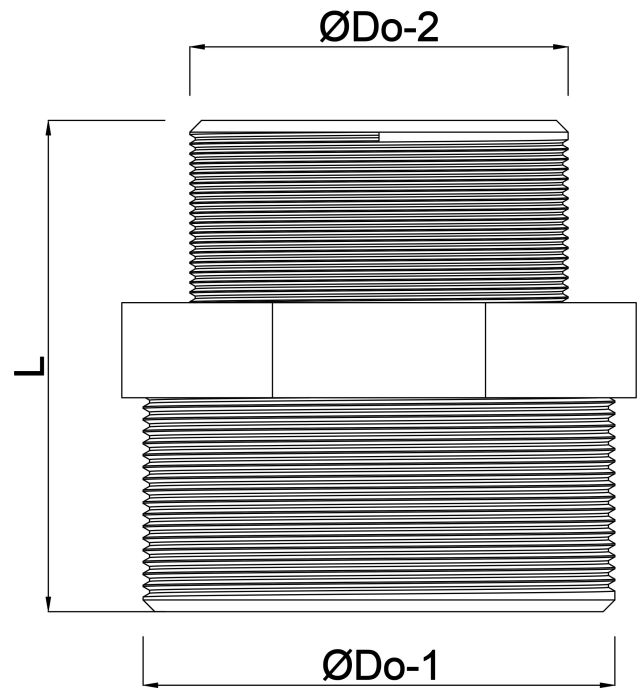

**Profec Reducing nipple  
hexagonal PVC-U 3" x 1 1/2"  
male thread 10bar grey  
(0100187)**

# TECHNICAL SPECIFICATIONS

Colour grey

Material PVC-U

Connection male thread

Pressure 10 bar

Size 3" x 1 1/2"

## DIMENSIONS

F-1 33 mm

F-2 22 mm

K-1 92 mm

L 72 mm

ØDo-1 3 "

ØDo-2 1 1/2 "

**Last modified date: 26/05/2026**