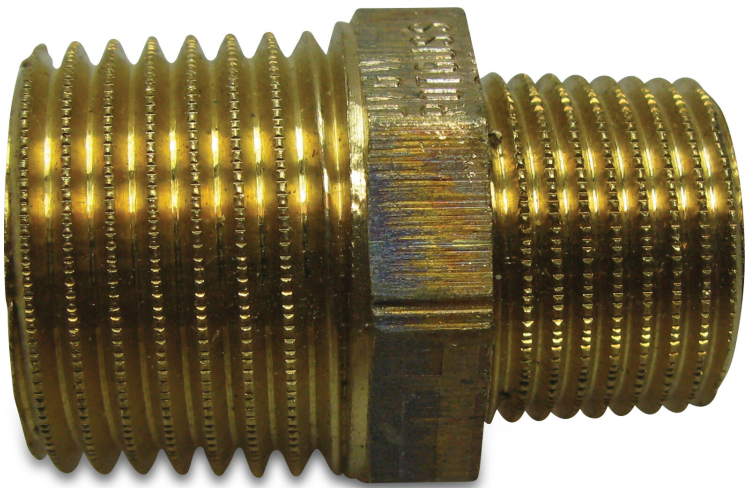

**Nr. 245 Reducing nipple
bronze 1 1/2" x 1 1/4" male
thread 25bar (0720335)**

TECHNICAL SPECIFICATIONS

Material bronze

Connection male thread

Fitting nr. Nr. 245

Size 1 1/2" x 1 1/4"

Pressure 25 bar

Last modified date: 24/05/2026