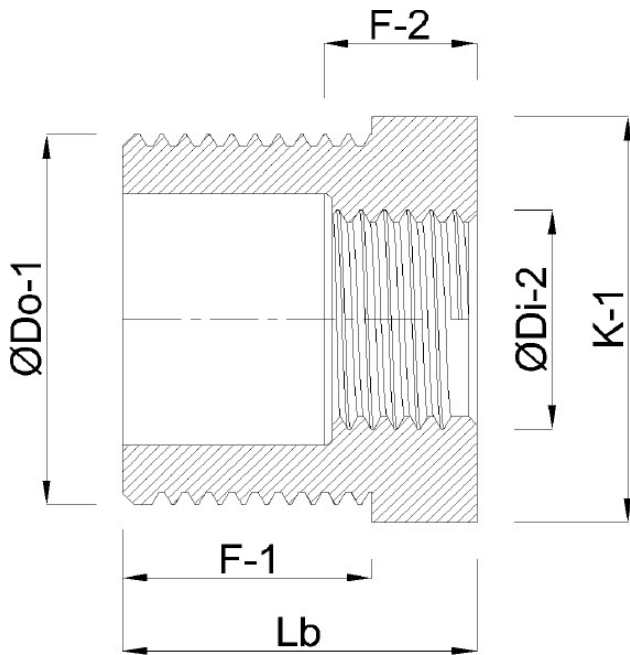

**Profec Nr. 241 Reducer bush  
stainless steel 316 3/8" x 1/8"  
male thread x female thread  
16bar (0080081)**

# TECHNICAL SPECIFICATIONS

Material	stainless steel 316
Connection	male thread x female thread
Fitting nr.	Nr. 241
Pressure	16 bar
Max. temp.	100 °C
Size	3/8" x 1/8"

## DIMENSIONS

F-1	11.5 mm
F-2	3.5 mm
K-1	17.5 mm
Lb	15 mm
ØDi-2	1/8 "
ØDo-1	3/8 "

**Last modified date: 22/06/2026**

Bosta UK Ltd.  
Reflection House  
Olding Road  
Bury St. Edmunds  
Suffolk  
IP33 3TA  
T +44 (0) 1284 716580  
E [enquiries@bosta.co.uk](mailto:enquiries@bosta.co.uk)  
<http://www.bosta.com>