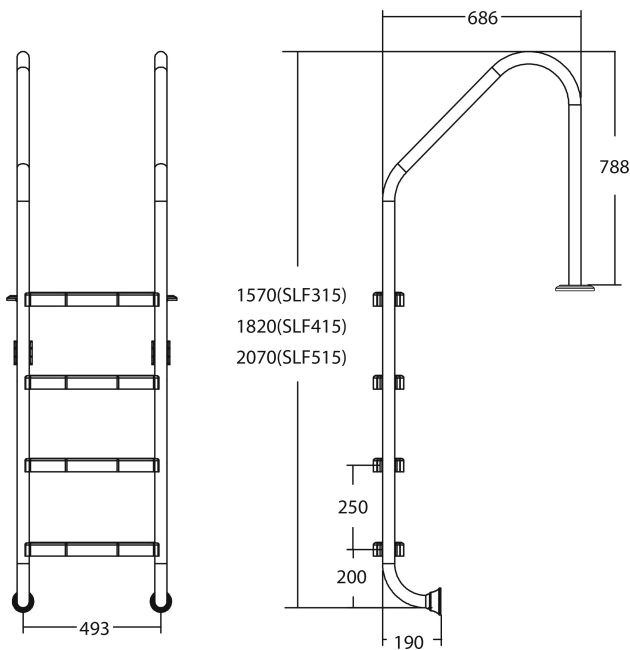

Flotide Pool steps stainless steel 316 type flange wide model 5 steps (7026934)

FLOTIDE

TECHNICAL SPECIFICATIONS

Type flange wide model

Material stainless steel 316

Number of Steps 5

PRODUCT INFORMATION

Flotide pool ladder (wide model) is attached 496 mm behind the pool edge. All ladders include an anti-slip pad.