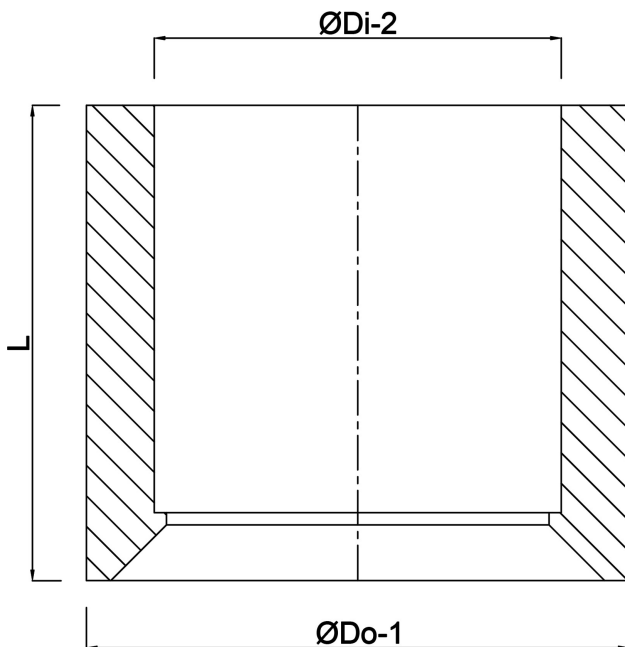

**Reducer bush PVC-U 1 1/2"
imperial glue spigot x imperial
glue socket 16bar white
(7039354)**

TECHNICAL SPECIFICATIONS

Colour	white
Material	PVC-U
Connection	imperial glue spigot x imperial glue socket
Pressure	16 bar
Size	1 1/2"

DIMENSIONS

ØDi-2	2"
ØDo-1	1 1/2"

Last modified date: 23/05/2026

Bosta UK Ltd.
Reflection House
Olding Road
Bury St. Edmunds
Suffolk
IP33 3TA
T +44 (0) 1284 716580
E enquiries@bosta.co.uk
<http://www.bosta.com>