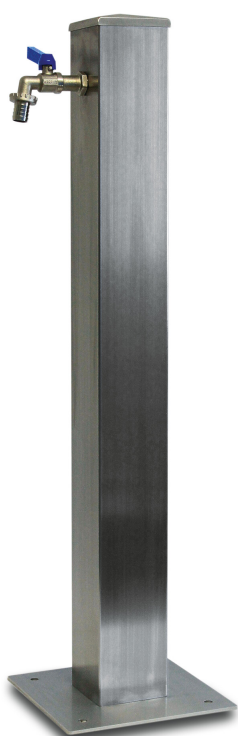

# Profec Garden square column stainless steel (7036679)

# TECHNICAL SPECIFICATIONS

Material	stainless steel
----------	-----------------

Suitable for

## PRODUCT INFORMATION

The square column features a polished, stainless steel base plate measuring 25 x 25 cm. The plate can be easily attached with 4 x 10 mm holes, without the need for screws. The column itself is made of stainless steel and measures approximately 80 mm in width and 80cm in height. It has 1 x inlet connection for a 25mm PE pipe, and 1 x connection for an outlet tap with 3/4" AG.