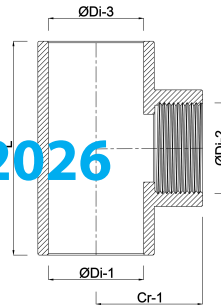

**Profec T-piece 90° PVC-U 40  
mm x 1 1/4" x 40 mm glue  
socket x female thread x glue  
socket 10bar grey (0110363)**

# TECHNICAL SPECIFICATIONS

Colour	grey
Material	PVC-U
Connection	glue socket x female thread x glue socket
Pressure	10 bar
Size	40 mm x 1 1/4" x 40 mm

## DIMENSIONS

Cr-1	45 mm
L	90 mm
ØDi-1	40 mm
ØDi-2	1 1/4 "
ØDi-3	40 mm
β	90 °

Last modified date: 13/03/2026

Bosta UK Ltd.  
Reflection House  
Olding Road  
Bury St. Edmunds  
Suffolk  
IP33 3TA  
T +44 (0) 1284 716580  
E [enquiries@bosta.co.uk](mailto:enquiries@bosta.co.uk)  
<http://www.bosta.com>