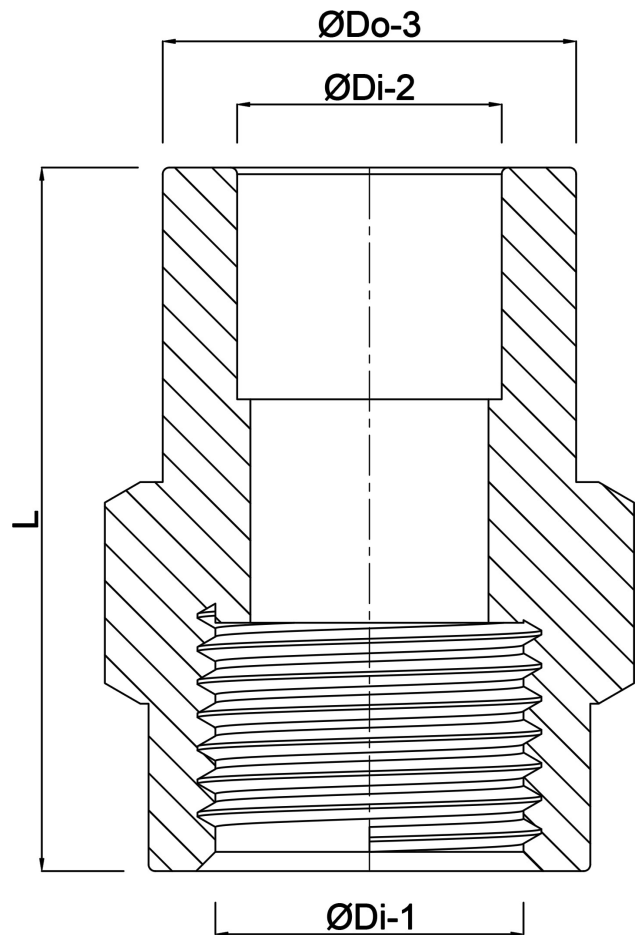

**VDL Adaptor socket PVC-U  
40/50 mm x 1 1/2" glue  
socket/glue spigot x female  
thread 10bar grey (7018178)**

**V-L Van de Lande**

# TECHNICAL SPECIFICATIONS

Colour	grey
Material	PVC-U
Connection	glue socket/glue spigot x female thread
Size	40/50 mm x 1 1/2"
Pressure	10 bar

## DIMENSIONS

F-1	25 mm
L	77 mm
ØDi-1	1 1/2 "
ØDi-2	40 mm
ØDo-3	50 mm

**Last modified date: 24/05/2026**

Bosta UK Ltd.  
Reflection House  
Olding Road  
Bury St. Edmunds  
Suffolk  
IP33 3TA  
T +44 (0) 1284 716580  
E [enquiries@bosta.co.uk](mailto:enquiries@bosta.co.uk)  
<http://www.bosta.com>