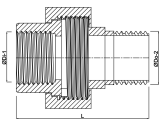

**Profec Nr. 331 Union coupler
stainless steel 316 3/4" female
thread x male thread 10bar
type flat (0080694)**

TECHNICAL SPECIFICATIONS

Type	flat
Material	stainless steel 316
Material seal	teflon
Connection	female thread x male thread
Fitting nr.	Nr. 331
Pressure	10 bar
Size	3/4"
Length	57 mm
Outer ø	43 mm

DIMENSIONS

Kn	43 mm
L	57 mm
ØDi-1	3/4 "
ØDo-2	3/4 "

Last modified date: 13/03/2026

Bosta UK Ltd.
Reflection House
Olding Road
Bury St. Edmunds
Suffolk
IP33 3TA
T +44 (0) 1284 716580
E enquiries@bosta.co.uk
<http://www.bosta.com>