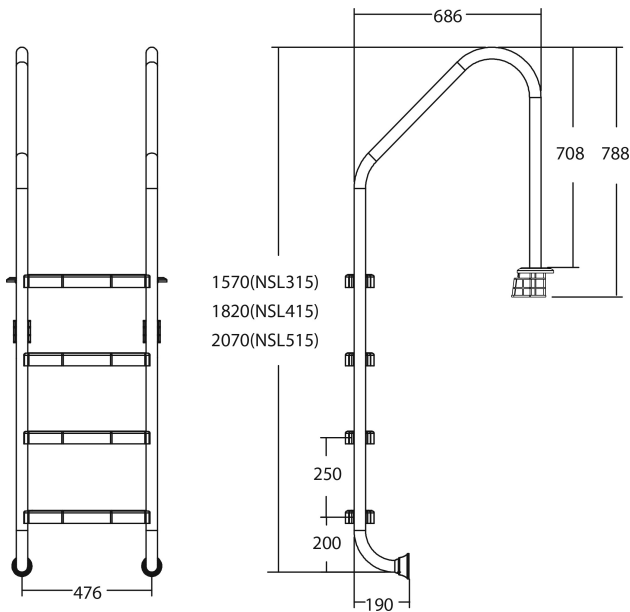

# Flotide Pool steps stainless steel 304 type anchor wide model 4 steps (7026924)

**FLOTIDE**

# TECHNICAL SPECIFICATIONS

Type anchor wide model

Material stainless steel 304

Number of Steps 4

## PRODUCT INFORMATION

Flotide pool ladder (wide model) is attached 496 mm behind the pool edge. All ladders include an anti-slip pad.

**Last modified date: 26/05/2026**

Bosta UK Ltd.  
Reflection House

Olding Road  
Bury St. Edmunds  
Suffolk  
IP33 3TA  
T +44 (0) 1284 716580  
E [enquiries@bosta.co.uk](mailto:enquiries@bosta.co.uk)  
<http://www.bosta.com>