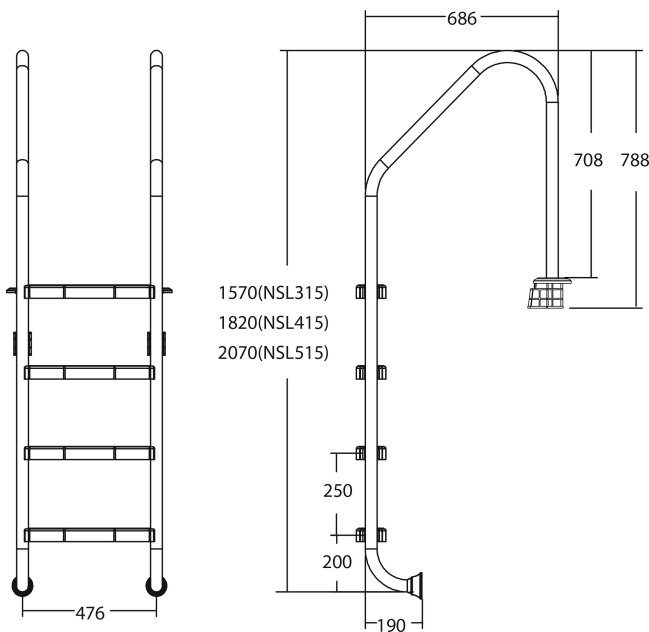

Flotide Pool steps stainless steel 304 type anchor wide model 4 steps (7026924)

FLOTIDE

TECHNICAL SPECIFICATIONS

Type anchor wide model

Material stainless steel 304

Number of Steps 4

PRODUCT INFORMATION

Flotide pool ladder (wide model) is attached 496 mm behind the pool edge. All ladders include an anti-slip pad.