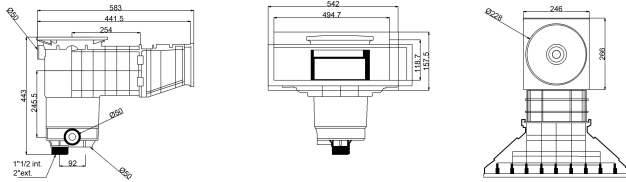

# Weltico Skimmer ABS 1 1/2" x 2" female thread anthracite type A500 Design (7039319)

weltico

# TECHNICAL SPECIFICATIONS

Type	A500 Design
Material	ABS/stainless steel
Suitable for	liner and concrete pools
Connection	female thread
Colour	anthracite
Size	1 1/2" x 2"

## DIMENSIONS

A	583 mm
B	443 mm
C	542 mm
D	157.5 mm
E	266 mm
F	317 mm
G	494.7 mm
H	118.7 mm

# PRODUCT INFORMATION

Approx. 7 m<sup>3</sup>/h (at a rate of 1.5 m/s) if connected to the 1 1/2" outlet with a Ø50 pipe  
Approx. 10 m<sup>3</sup>/h (at a rate of 1.5 m/s) if connected to the 2" outlet with a Ø63 pipe