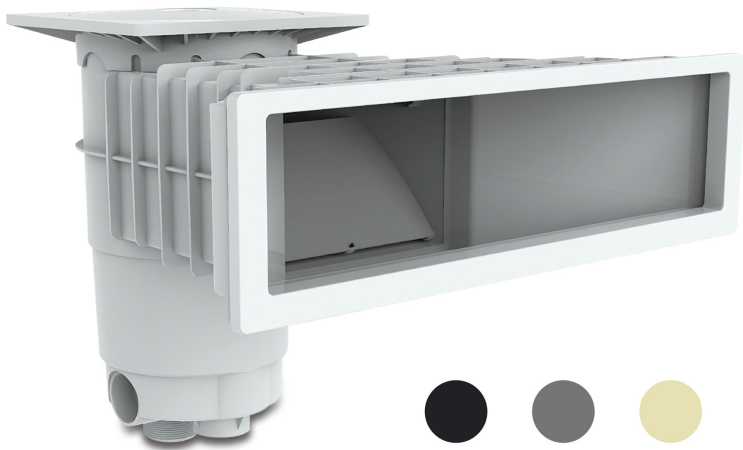

# Weltico Skimmer ABS 1 1/2" x 2" female thread anthracite type A500 Design (7039319)

weltico

# TECHNICAL SPECIFICATIONS

Type	A500 Design
Material	ABS/stainless steel
Suitable for	liner and concrete pools
Connection	female thread
Colour	anthracite
Size	1 1/2" x 2"

## DIMENSIONS

A	583 mm
B	443 mm
C	542 mm
D	157.5 mm
E	266 mm
F	317 mm
G	494.7 mm
H	118.7 mm