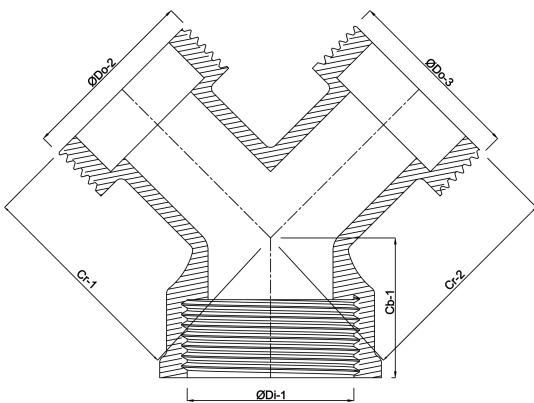

**Profec Quick coupler Y-piece  
brass 3/4" male thread x male  
thread x female thread 30bar  
(0420529)**

# TECHNICAL SPECIFICATIONS

Material	brass
Connection	male thread x male thread x female thread
Max. temperature	120 °C
Pressure	30 bar
Max. temp.	120 °C
Size	3/4"

## DIMENSIONS

Cb-1	25.5 mm
Cr-1	30 mm
Cr-2	30 mm
ØDi-1	3/4 "

**Last modified date: 14/03/2026**

Bosta UK Ltd.  
Reflection House  
Olding Road  
Bury St. Edmunds  
Suffolk  
IP33 3TA  
T +44 (0) 1284 716580  
E [enquiries@bosta.co.uk](mailto:enquiries@bosta.co.uk)  
<http://www.bosta.com>