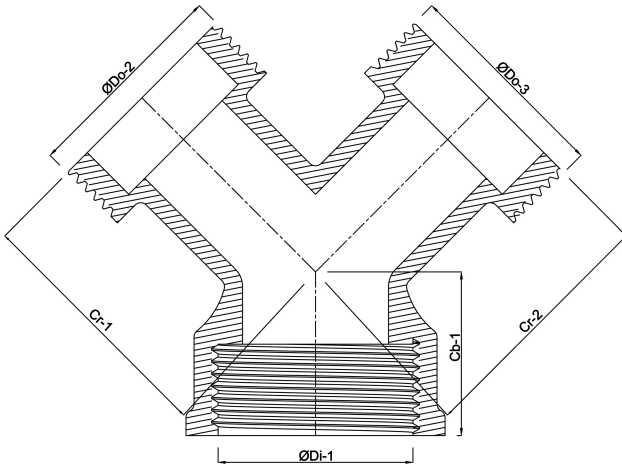

**Profec Quick coupler Y-piece  
brass 3/4" male thread x male  
thread x female thread 30bar  
(0420529)**

# TECHNICAL SPECIFICATIONS

Material	brass
Connection	male thread x male thread x female thread
Max. temperature	120 °C
Pressure	30 bar
Max. temp.	120 °C
Size	3/4"

## DIMENSIONS

Cb-1	25.5 mm
Cr-1	30 mm
Cr-2	30 mm
ØDi-1	3/4 "

**Last modified date: 27/05/2026**

Bosta UK Ltd.  
Reflection House  
Olding Road  
Bury St. Edmunds  
Suffolk  
IP33 3TA  
T +44 (0) 1284 716580  
E [enquiries@bosta.co.uk](mailto:enquiries@bosta.co.uk)  
<http://www.bosta.com>