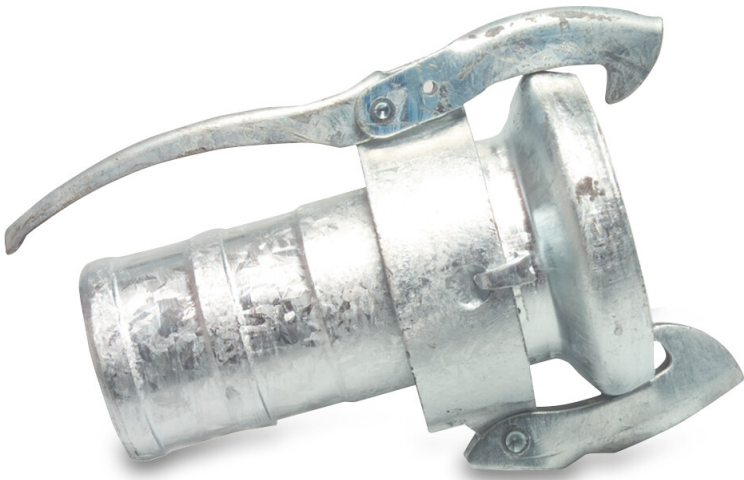

**Quick coupler adaptor steel
galvanised 133 mm x 125 mm
female part Perrot x hose tail
type Perrot heavy model
(0200406)**

TECHNICAL SPECIFICATIONS

Type	Perrot
------	--------

Material	steel
----------	-------

Surface treatment	galvanised
-------------------	------------

Connection	female part Perrot x hose tail
------------	--------------------------------

Type	heavy model
------	-------------

Wall thickness	4,5 mm
----------------	--------

Size	133 mm x 125 mm
------	-----------------

Length	205 mm
--------	--------

Outer ø	221 mm
---------	--------

Last modified date: 23/05/2026

Bosta UK Ltd.
Reflection House
Olding Road
Bury St. Edmunds
Suffolk
IP33 3TA
T +44 (0) 1284 716580
E enquiries@bosta.co.uk
<http://www.bosta.com>