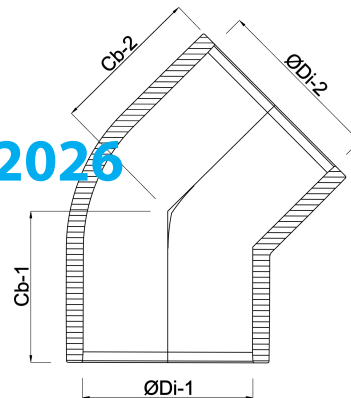

TECHNICAL SPECIFICATIONS

Colour	grey
Material	PVC-U
Size	160 mm
Connection	glue socket
Pressure	16 bar

DIMENSIONS

Cb-1	121 mm
Cb-2	121 mm
ØDi-1	160 mm
ØDi-2	160 mm
β	45 °

Last modified date: 14/03/2026

Bosta UK Ltd.
Reflection House
Olding Road