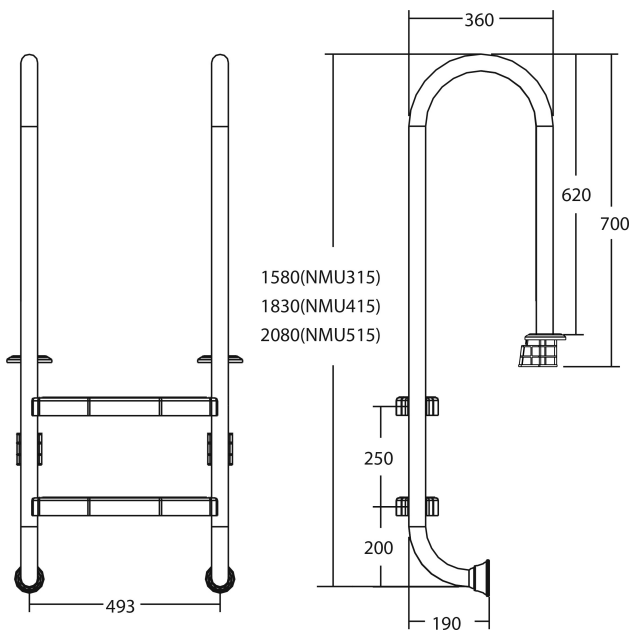

# Flotide Pool steps stainless steel 304 type anchor small model 4 steps (7026912)

**FLOTIDE**

# TECHNICAL SPECIFICATIONS

Type anchor small model

Material stainless steel 304

Number of Steps 4

## PRODUCT INFORMATION

Flotide pool ladder (small model) is attached 170mm behind the pool edge. All ladders include an anti-slip pad.

**Last modified date: 26/05/2026**

Bosta UK Ltd.  
Reflection House

Olding Road  
Bury St. Edmunds  
Suffolk  
IP33 3TA  
T +44 (0) 1284 716580  
E [enquiries@bosta.co.uk](mailto:enquiries@bosta.co.uk)  
<http://www.bosta.com>