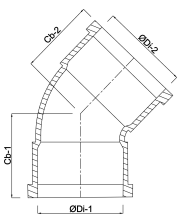

**Profec Long bend 45° PVC-U
315 mm glue socket 10bar grey
type made from tubing
(0110223)**

TECHNICAL SPECIFICATIONS

Colour	grey
Type	made from tubing
Material	PVC-U
Connection	glue socket
Size	315 mm
Pressure	10 bar

DIMENSIONS

Mold	hand formed
ØDi-1	315 mm
ØDi-2	315 mm
Cb-1	445 mm
Cb-2	445 mm
β	45 °

Last modified date: 01/10/2025

Bosta UK Ltd.
Reflection House
Olding Road
Bury St. Edmunds
Suffolk
IP33 3TA
T +44 (0) 1284 716580
E enquiries@bosta.co.uk
<http://www.bosta.com>