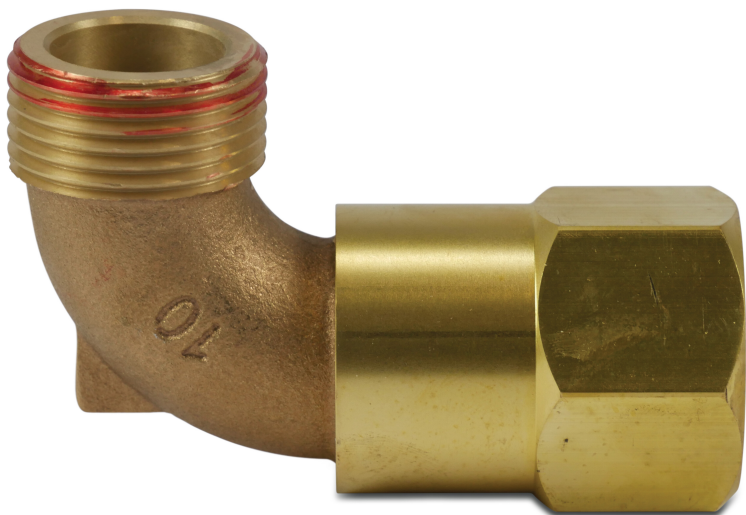

**Rain Bird Swivel hose elbow
brass 1" male thread x female
threaded nut type SH2
(7021699)**

RAIN  BIRD

TECHNICAL SPECIFICATIONS

Type	SH2
Material	brass
Connection	male thread x female threaded nut
Size	1"

PRODUCT INFORMATION

The Rain Bird Swivel hose elbow, type SH2 brass constructed elbow with an o-ring seal is used in conjunction with the 33DK/55-1 keys.

Last modified date: 25/05/2026

Bosta UK Ltd.
Reflection House
Olding Road
Bury St. Edmunds
Suffolk
IP33 3TA
T +44 (0) 1284 716580
E enquiries@bosta.co.uk
<http://www.bosta.com>