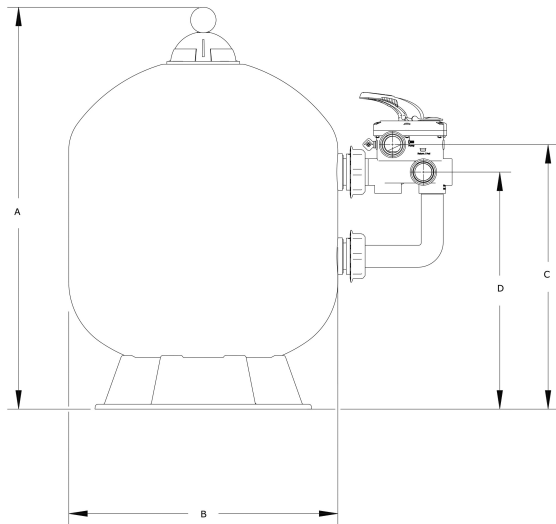

Norsup Sand filter PP 1 1/2" female thread 3,75bar grey type S530 (7024553)

NORSUP

TECHNICAL SPECIFICATIONS

Colour	grey
Material	PP
Connection	female thread
Pressure	3,75 bar
Max. temp.	40 °C
Type	S530
Capacity	10 m ³ /h
Size	1 1/2"
Diameter	530 mm
Weight	12 kg
Sand	100 kg
Filter area	0.22 m ²
Max. pool vol.	50 m ³

DIMENSIONS

A	795 mm
B	21 "

B 21 " inch

B 530 mm

C 431 mm

D 281 mm

PRODUCT INFORMATION

- High quality PP filter tank
- Extremely high maximum working pressure up to 3,75 bar
- Praher 6-way valve included
- 10 years tank warranty + 5 years valve warranty