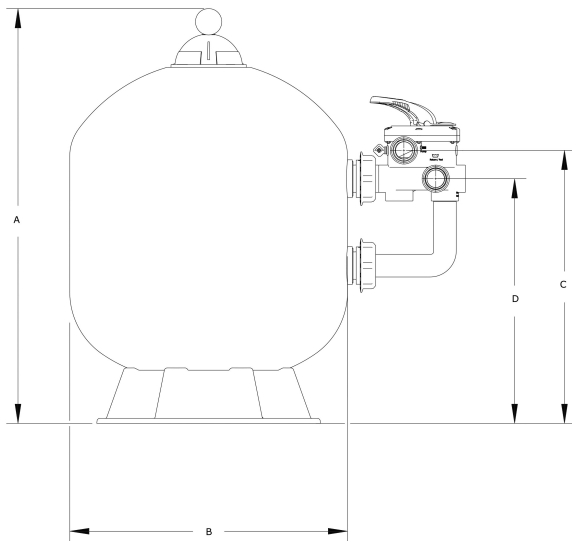

# Norsup Sand filter PP 1 1/2" female thread 3,75bar grey type S530 (7024553)

  
NORSUP

# TECHNICAL SPECIFICATIONS

Colour	grey
Material	PP
Connection	female thread
Pressure	3,75 bar
Max. temp.	40 °C
Type	S530
Capacity	10 m <sup>3</sup> /h
Size	1 1/2"
Diameter	530 mm
Weight	12 kg
Sand	100 kg
Filter area	0.22 m <sup>2</sup>
Max. pool vol.	50 m <sup>3</sup>

# DIMENSIONS

A	795 mm
B	21 "

B 21 " inch

B 530 mm

C 431 mm

D 281 mm