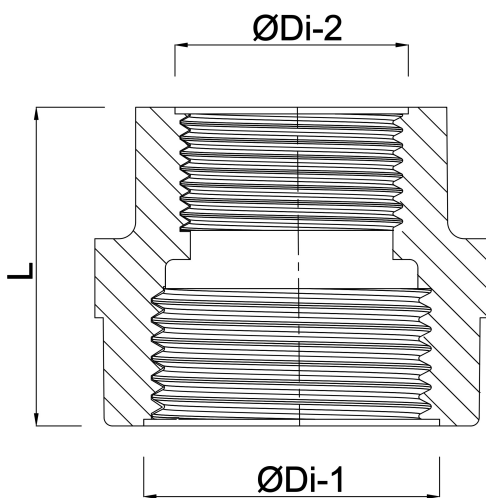

**Profec Nr. 240 Reducer socket
stainless steel 316 3" x 2 1/2"
female thread 16bar (0080075)**

TECHNICAL SPECIFICATIONS

Material stainless steel 316

Connection female thread

Fitting nr. Nr. 240

Max. temp. 100 °C

Size 3" x 2 1/2"

Pressure 16 bar

DIMENSIONS

L 63.3 mm

ØDi-1 3 "

ØDi-2 2 1/2 "

Last modified date: 13/03/2026

Bosta UK Ltd.
Reflection House
Olding Road
Bury St. Edmunds
Suffolk
IP33 3TA
T +44 (0) 1284 716580
E enquiries@bosta.co.uk
<http://www.bosta.com>