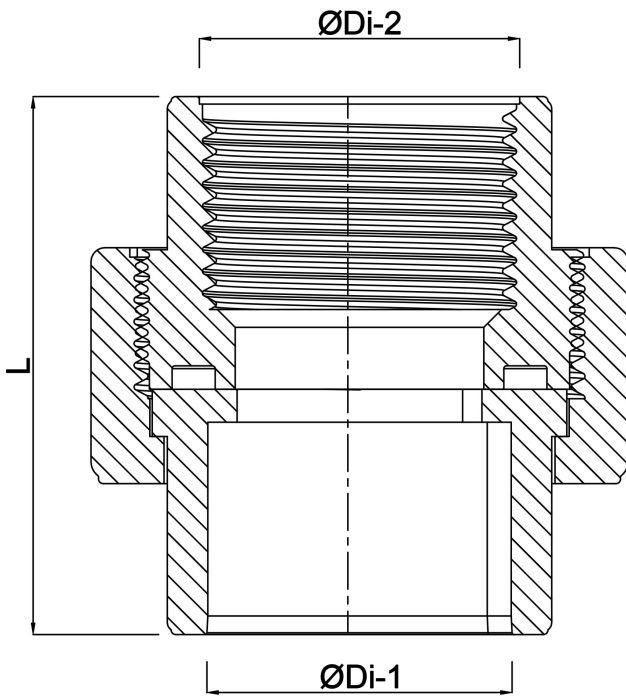

**Profec Union adaptor
PVC/stainless steel 316 50 mm
x 1 1/2" glue socket x female
thread 10bar grey (0102104)**

TECHNICAL SPECIFICATIONS

| | |
|---------------|-----------------------------|
| Colour | grey |
| Material | PVC/stainless steel 316 |
| Material seal | EPDM |
| Connection | glue socket x female thread |
| Pressure | 10 bar |
| Size | 50 mm x 1 1/2" |

DIMENSIONS

| | |
|-------|----------|
| L | 73.85 mm |
| ØDi-1 | 50 mm |
| ØDi-2 | 1 1/2 " |

Last modified date: 22/05/2026

Bosta UK Ltd.
Reflection House
Olding Road
Bury St. Edmunds
Suffolk
IP33 3TA
T +44 (0) 1284 716580
E enquiries@bosta.co.uk
<http://www.bosta.com>