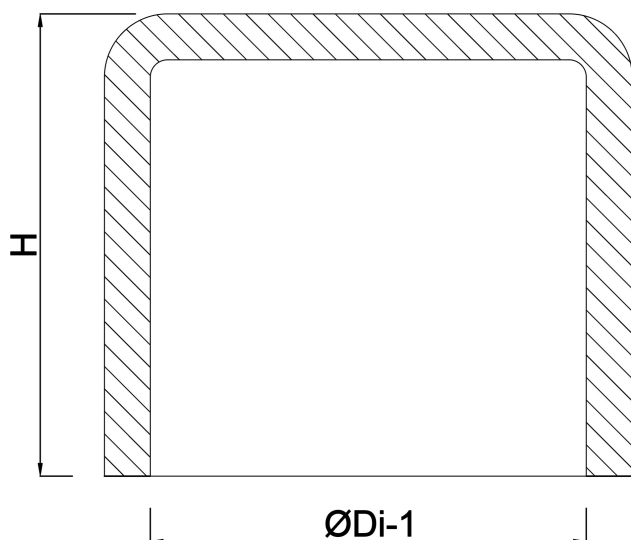

Cap PVC-U 160 mm glue socket 16bar grey (7031434)

TECHNICAL SPECIFICATIONS

Colour	grey
Material	PVC-U
Connection	glue socket
Size	160 mm
Pressure	16 bar

DIMENSIONS

H	128 mm
ØDi-1	160 mm

Last modified date: 27/05/2026