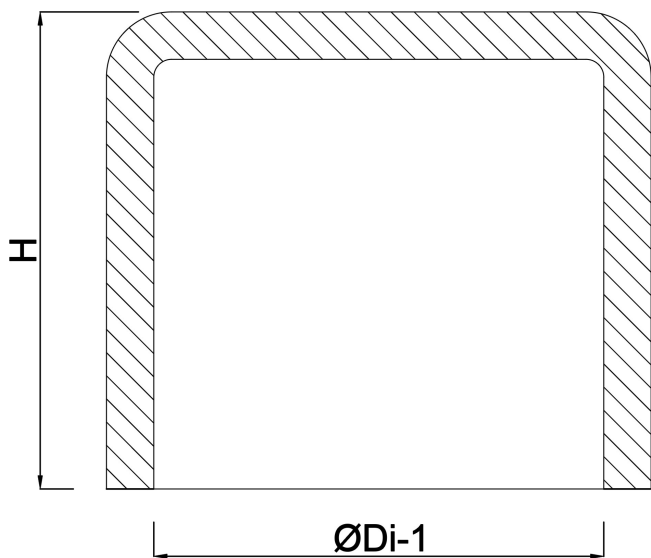

# Cap PVC-U 160 mm glue socket 16bar grey (7031434)

# TECHNICAL SPECIFICATIONS

Colour grey

Material PVC-U

Connection glue socket

Size 160 mm

Pressure 16 bar

## DIMENSIONS

ØDi-1 160 mm

H 128 mm

**Last modified date: 06/10/2025**

Bosta UK Ltd.  
Reflection House  
Olding Road  
Bury St. Edmunds  
Suffolk  
IP33 3TA  
T +44 (0) 1284 716580  
E [enquiries@bosta.co.uk](mailto:enquiries@bosta.co.uk)  
<http://www.bosta.com>