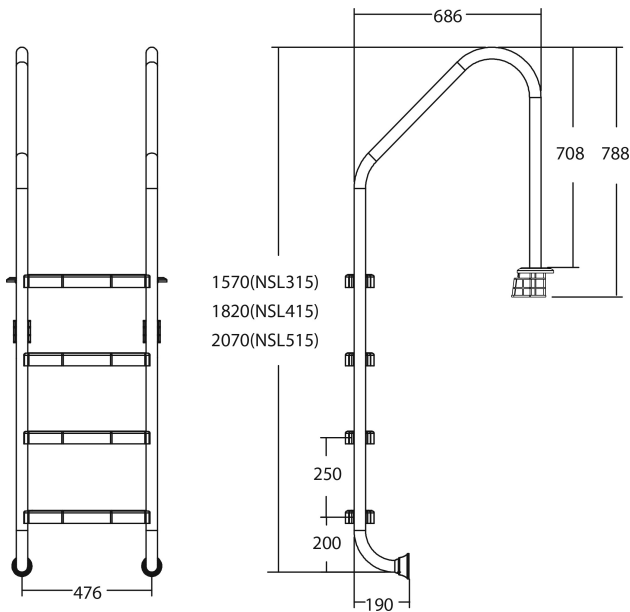

Flotide Pool steps stainless steel 304 type anchor wide model 5 steps (7026925)

FLOTIDE

TECHNICAL SPECIFICATIONS

Type anchor wide model

Material stainless steel 304

Number of Steps 5

PRODUCT INFORMATION

Flotide pool ladder (wide model) is attached 496 mm behind the pool edge. All ladders include an anti-slip pad.