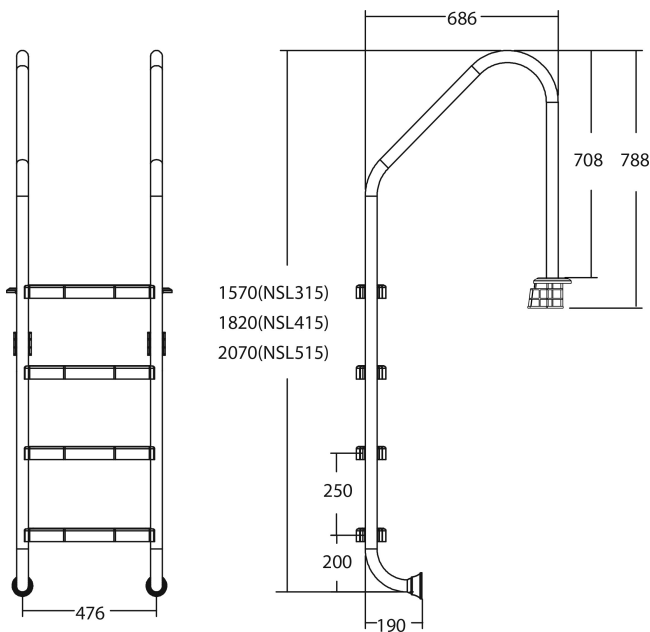

Flotide Pool steps stainless steel 304 type anchor wide model 5 steps (7026925)

FLOTIDE

TECHNICAL SPECIFICATIONS

Type anchor wide model

Material stainless steel 304

Number of Steps 5

PRODUCT INFORMATION

Flotide pool ladder (wide model) is attached 496 mm behind the pool edge. All ladders include an anti-slip pad.