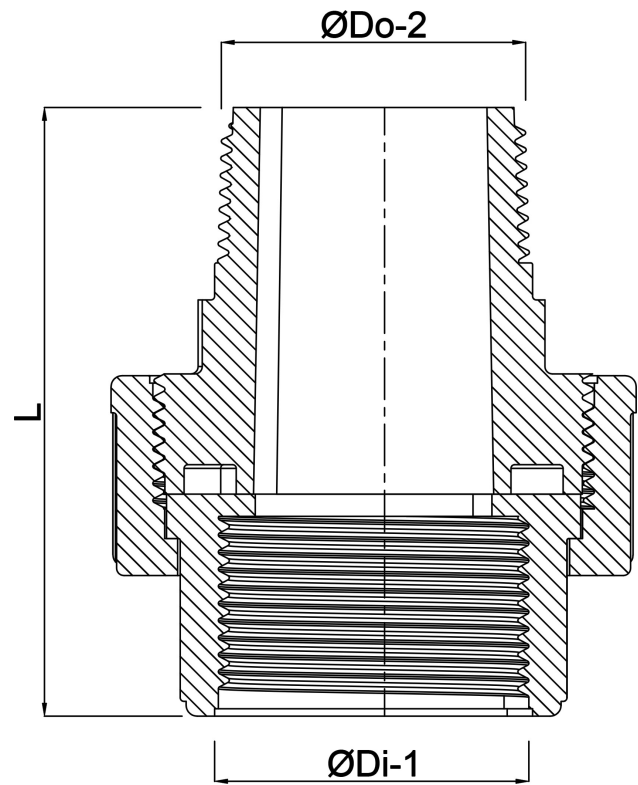

**Profec Union coupler PVC-U 1"
female thread x male thread
10bar grey (0100102)**

TECHNICAL SPECIFICATIONS

Colour	grey
Material	PVC-U
Connection	female thread x male thread
Pressure	10 bar
Size	1"

DIMENSIONS

Do-n	57 mm
Hi-1	26 mm
L	75 mm
Lb	49 mm
ØDi-1	1 "
ØDo-2	1 "

Last modified date: 22/05/2026

Bosta UK Ltd.
Reflection House
Olding Road
Bury St. Edmunds
Suffolk
IP33 3TA
T +44 (0) 1284 716580
E enquiries@bosta.co.uk
<http://www.bosta.com>