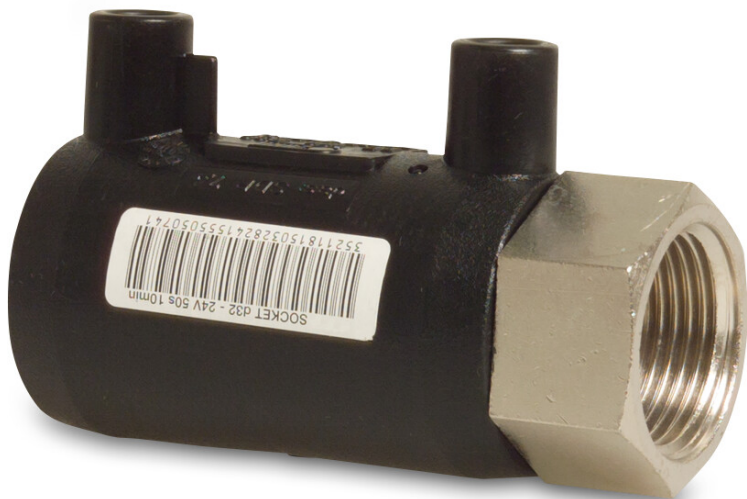

**Profec Adaptor socket  
PE100/brass nickel plated 63  
mm x 2" electrofusion socket x  
female thread SDR7,6 24VAC  
16bar 25bar black DVGW  
(0302291)**

# TECHNICAL SPECIFICATIONS

Colour	black
Material	PE100/brass
Approval	DVGW
Connection	electrofusion socket x female thread
Class	SDR7,6
Pressure, gas	16 bar
Pressure, water	25 bar
Size	63 mm x 2"
Voltage	24VAC

## PRODUCT INFORMATION

Transition fitting suitable for the connection of PE pipes and fittings with threaded fittings or valves. Complete with 4 mm electrical connector, welding indicator and barcode reader.