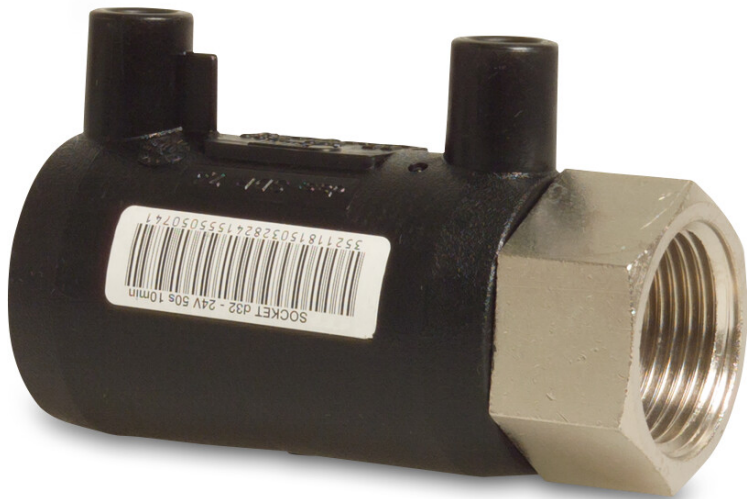

**Profec Adaptor socket  
PE100/brass nickel plated 63  
mm x 2" electrofusion socket x  
female thread SDR7,6 24VAC  
16bar 25bar black DVGW  
(0302291)**

# TECHNICAL SPECIFICATIONS

Colour	black
Material	PE100/brass
Approval	DVGW
Connection	electrofusion socket x female thread
Class	SDR7,6
Pressure, gas	16 bar
Pressure, water	25 bar
Size	63 mm x 2"
Voltage	24VAC

## PRODUCT INFORMATION

Transition fitting suitable for the connection of PE pipes and fittings with threaded fittings or valves. Complete with 4 mm electrical connector, welding indicator and barcode reader.