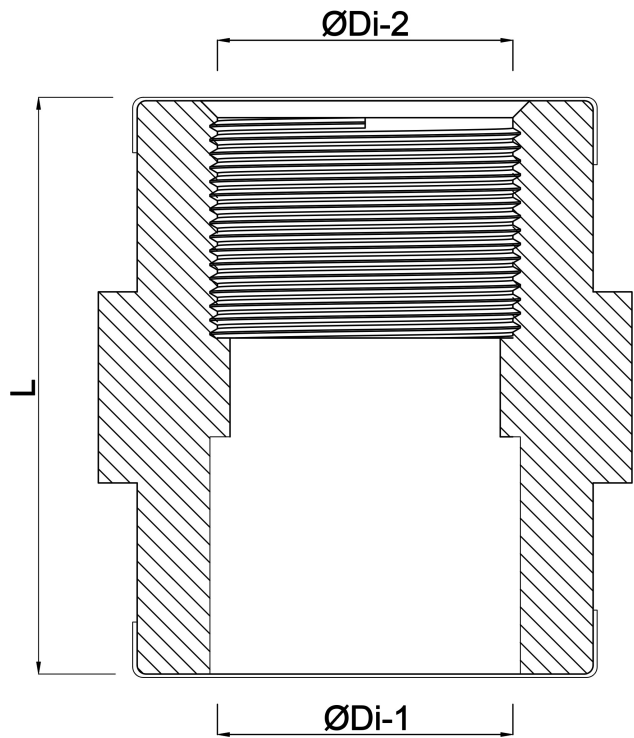

VDL Adaptor socket PVC-U 20 mm x 1/4" glue socket x female thread 16bar grey (7018156)

V-L Van de Lande

TECHNICAL SPECIFICATIONS

Colour	grey
Material	PVC-U
Size	20 mm x 1/4"
Connection	glue socket x female thread
Pressure	16 bar

DIMENSIONS

F-1	12 mm
F-2	12 mm
L	33 mm
ØDi-1	20 mm
ØDi-2	1/4 "

Last modified date: 24/05/2026

Bosta UK Ltd.
Reflection House
Olding Road
Bury St. Edmunds
Suffolk
IP33 3TA
T +44 (0) 1284 716580
E enquiries@bosta.co.uk
<http://www.bosta.com>