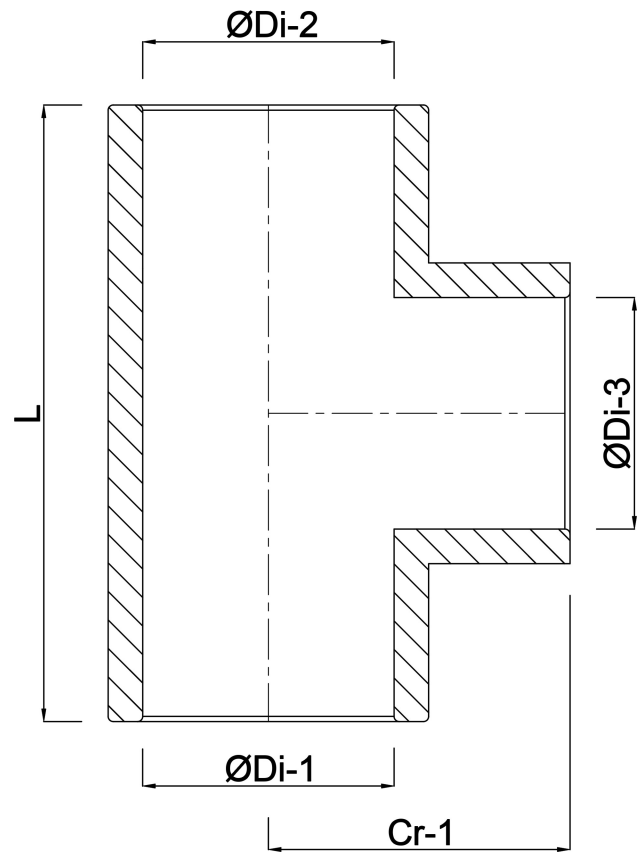

Last modified date: 24/05/2026

Bosta UK Ltd.
Reflection House
Olding Road
Bury St. Edmunds
Suffolk
IP33 3TA
T +44 (0) 1284 716580
E enquiries@bosta.co.uk
<http://www.bosta.com>